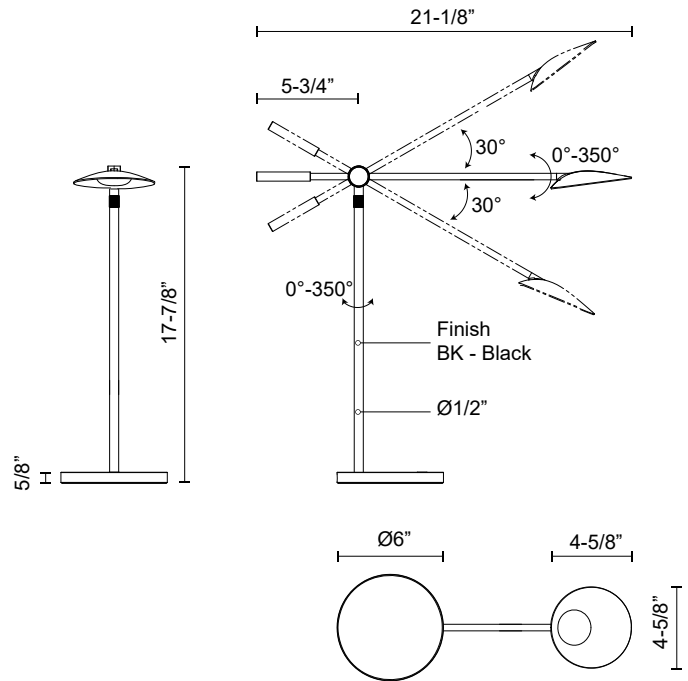

ROTAIRE TL90118

LAMPS

PROJECT

SPECIFICATION DETAILS

Fixture Dimensions	L21-1/8" x W6" x H17-7/8"
Light Source	LED with DC Driver
Wattage	11W
Total Lumens	680lm
Delivered Lumens	460lm*
Voltage	120V
Color Temperature	3000K
CRI (Ra)	90CRI
Optional Color Temps	2700K - 5000K Available, Minimum Order Quantities Apply
LED Rated Life	50,000 hours
Dimming	100% - 10%, Touch dimmer
Diffuser Details	Frosted acrylic diffuser
Shade Details	Cast Aluminum Shade
Location	Dry
Base Dimensions	D6" x H5/8"
Paint Finish	BK02
Finish Option(s)	Black

* For custom options, consult factory for details.

* For warranty information, please visit www.kuzcolighting.com/warranty

DESCRIPTION

Influenced by natural forms of flora, the Rotaire collection is a culmination of minimalist sensibilities and natural inspirations. Designed to mimic the form and flow of flowers and vines, the strong stems of this collection create the perfect frame for the illumination from each "leaf". The Rotaire is sure to bloom in both small and large spaces alike. Available with both cordless charger and USB charging port.